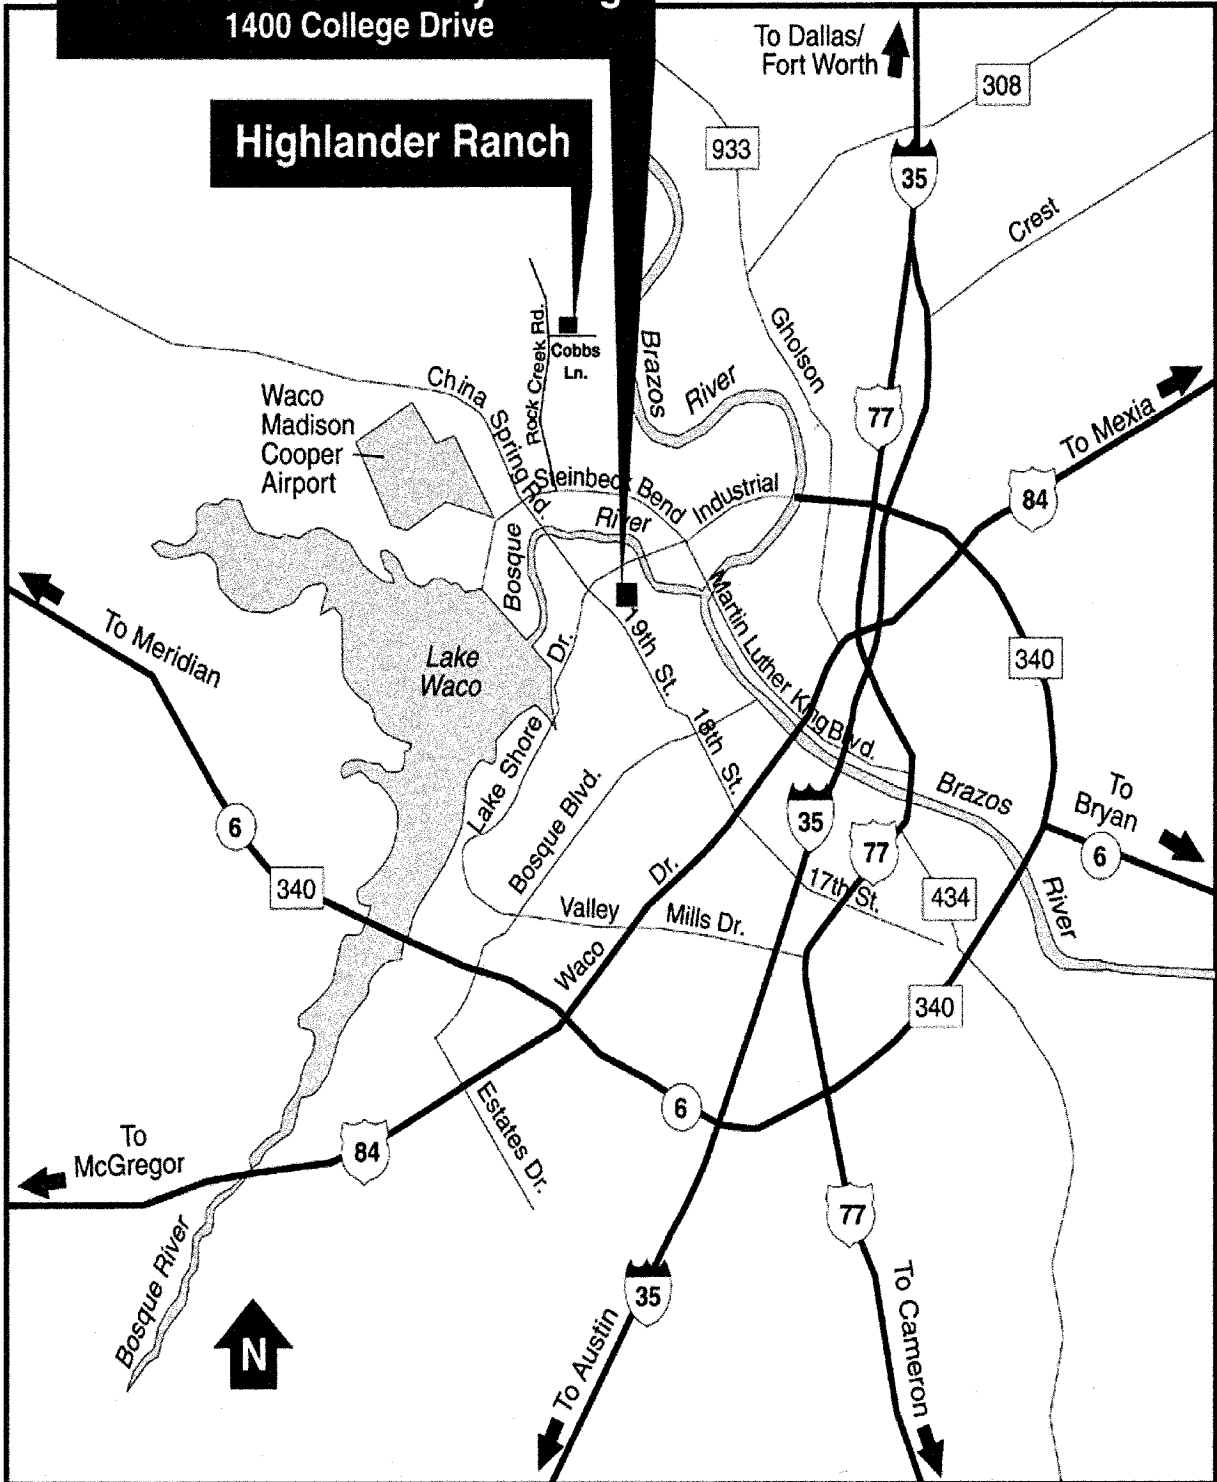

McLennan Community College
1400 College Drive

Highlander Ranch

Directions:

From McLennan Community College, 1400 College Drive, turn right on N. 19th St. Stay on N. 19th St. It will become China Spring Rd.

Turn right at the light on Steinbeck Bend.

Turn left at the light on Rock Creek Rd. and go approximately 3 miles to Cobbs Ln.

Turn right on Cobbs Ln. and go 1/4 mile to entrance to Highlander Ranch on left.